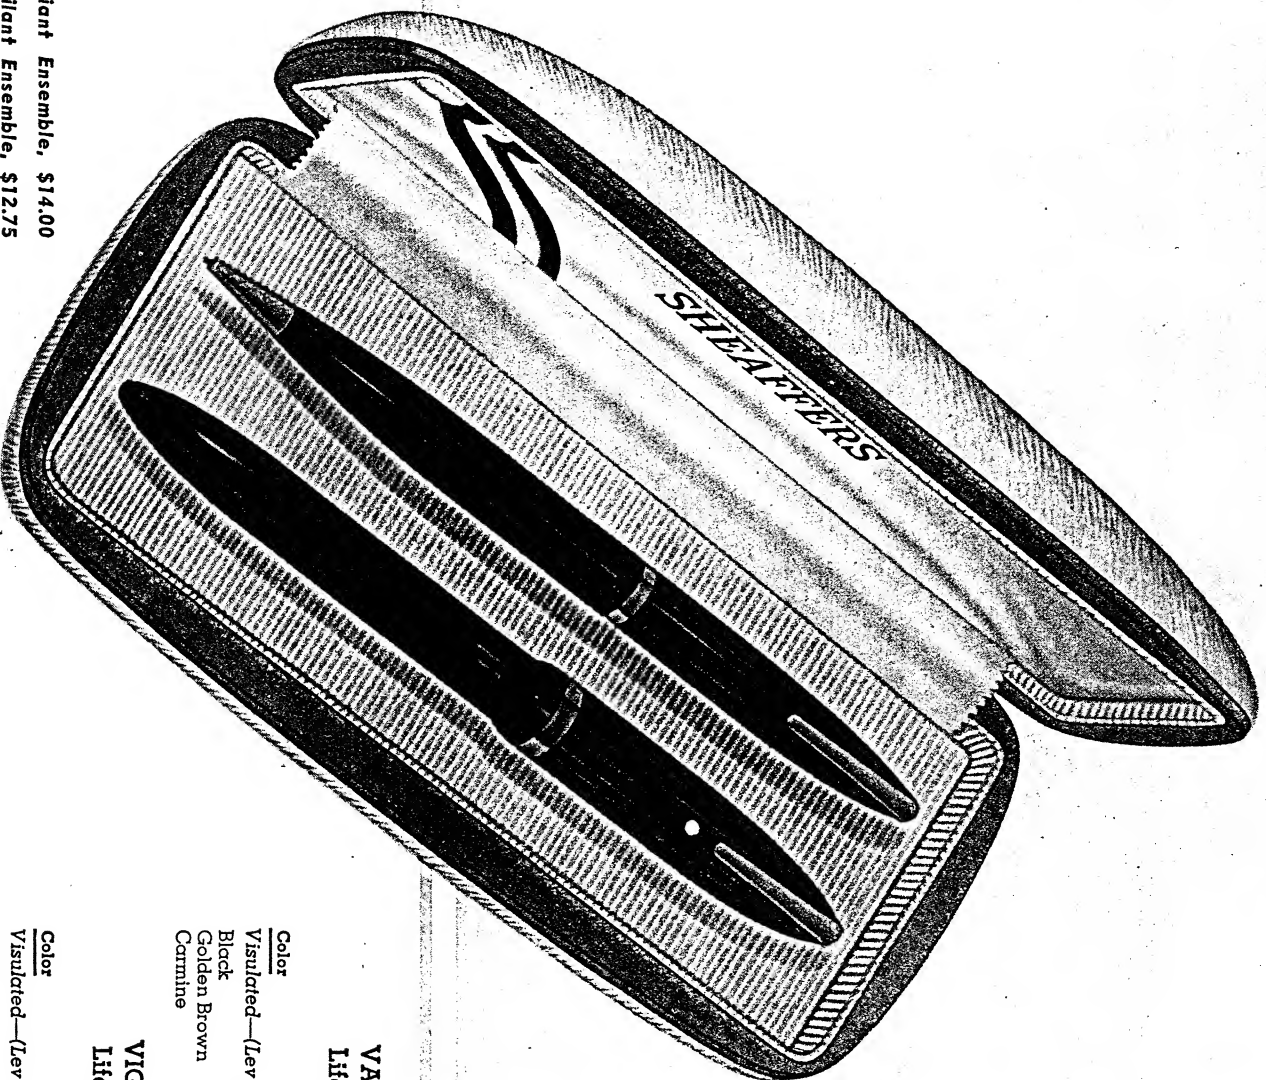

ESPECIALLY DESIGNED FOR THE ARMY

"OVER-THE-TOP" CLIP! MEET ALL MILITARY

So very few gifts are really acceptable to the man in the U. S. Services. A Sheaffer Ensemble instantly becomes a treasured possession because of its daily usefulness. The Sheaffer military pen is right from every standpoint because of its special design. The barrel length is right for the uniform pocket—the "over-the-top" clip permits the pocket flap to be buttoned over—the clip length is right so that when flap is buttoned, no metal protrudes beneath it—and, very important, the streamlined BALANCE shape permits all this with no unsightly bulge. Recommend for gifts to men in the Services, not a civilian pen built for civilian needs, but these sleek beauties especially designed for the men in uniform.

VALIANT ENSEMBLE Lifetime Feathertouch

List $14.00

Color	Code	Color	Code
Visulated—(Lever Style)		One-Stroke Vacuum	
Black	ATBME	Black	ATBNI
Golden Brown	ATBSH	Golden Brown	ATBRY
Carmine	ATCUF	Carmine	ATCVN

DEFENDER ENSEMBLE Streamlined Feathertouch

List $9.00

Color	Code	Color	Code
Visulated—(Lever Style)		One-Stroke Vacuum	
Black	ATERF	Black	ATEFN
Golden Brown	ATEFH	Golden Brown	ATEFT
Carmine	ATENU	Carmine	ATTOC

VIGILANT ENSEMBLE Lifetime Feathertouch

List $12.75

Color	Code	Color	Code
Visulated—(Lever Style)		One-Stroke Vacuum	
Black	ATDRA	Black	ATDUG
Golden Brown	ATDBA	Golden Brown	ATECB
Carmine	ATEJR	Carmine	ATEKT

COMMANDANT ENSEMBLE Streamlined Balance

List $6.00

Color	Code	Color	Code
Visulated—(Lever Style)		One-Stroke Vacuum	
Black	ASDDI	Black	ASDER
Golden Brown	ASDKY	Golden Brown	ASDOT
Carmine	ASEDR	Carmine	ASEFT

Valiant Ensemble, $14.00
Vigilant Ensemble, $12.75